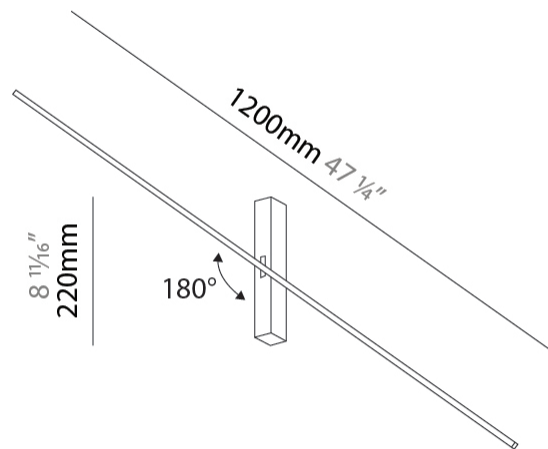

JUST BLACK LINE SURFACE

A33302-

base number LED
Dimming

1. To build a product code in our configurator select the specify button on the base model # product page
2. To build a manual product code on this datasheet choose from the options listed below in blue font and add the suffix to the base model #

GENERAL

Series: Just Black Line
Brand: Prolicht
Division: Architectural
Mounting Type: Surface
Mounting Location: Wall
Subcategory: Wall Effect

PHYSICAL

Shape: Rectangle
Length (mm): 1200
Length (in): 47 3/4
Width (mm): 30
Width (in): 1 3/16
Height (mm): 220
Height (in): 8 2/3
Light Distribution: Indirect
Fixture Finish: BLK
Fixture Material: Aluminum

ELECTRICAL

Lamp Type: LED (Zhaga Standard)
Input Wattage (W): 14.5
Total Output Wattage (W): 12.7
[Dimming: Non-Dimmable](#)
Driver Included: Yes
Driver Location: Integrated
Driver Type: Constant Current - Universal
Driver Class: Class 2
Input Voltage (V): 120 - 277
Constant Current (mA): 550
Upon Request: Tri-Mode Dimming

LED

Color Temperature (°K): 3000
Max. Delivered Lumen (lm): 736
CRI: >80 CRI
Lamp Life (hrs): 50000

OPTICAL

Beam Angle: 178
Adjustability: Fixed

RATINGS AND CERTIFICATIONS

Certified By: CSA Certified to UL and CSA Standards
IP rating: IP20

PROJECT
TYPE
SPECIFIER
QUANTITY
DATE